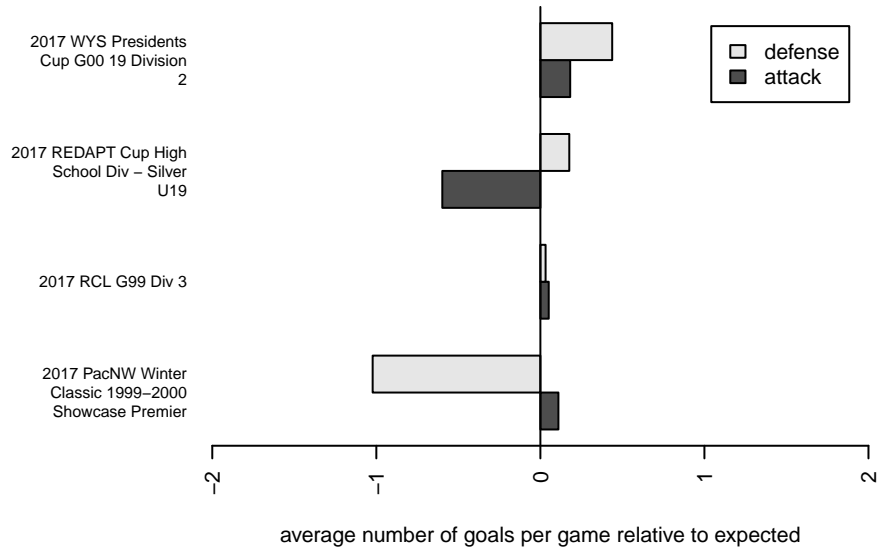

Crossfire Premier B G99

Crossfire Premier
 Redmond, WA
 G99 total strength=1405
 attack=8.43 defense=7.87
 fall league = RCL G99 Div 3

alt names used:
 Crossfire Premier G00/99 B
 CROSSFIRE PREMIER G99 B (WA)
 Crossfire Premier G99B

Venues played:
 2017 REDAPT Cup High School Div – Silver U
 2017 RCL G99 Div 3
 2017 PacNW Winter Classic 1999–2000 Show
 2017 WYS Presidents Cup G00 19 Division 2

Crossfire Premier B G99
 Dots are actual minus expected GF (blue circles) and GA (red triangles).
 Blue line is smoothed change in attack strength. Red is smoothed change in defense strength.

**attack and defense variance (black dot)
relative to other teams
and top 10 in region**

**attack and defense rating
relative to others at age
and all opponents in last 13 months**

Performance relative to 13 month average