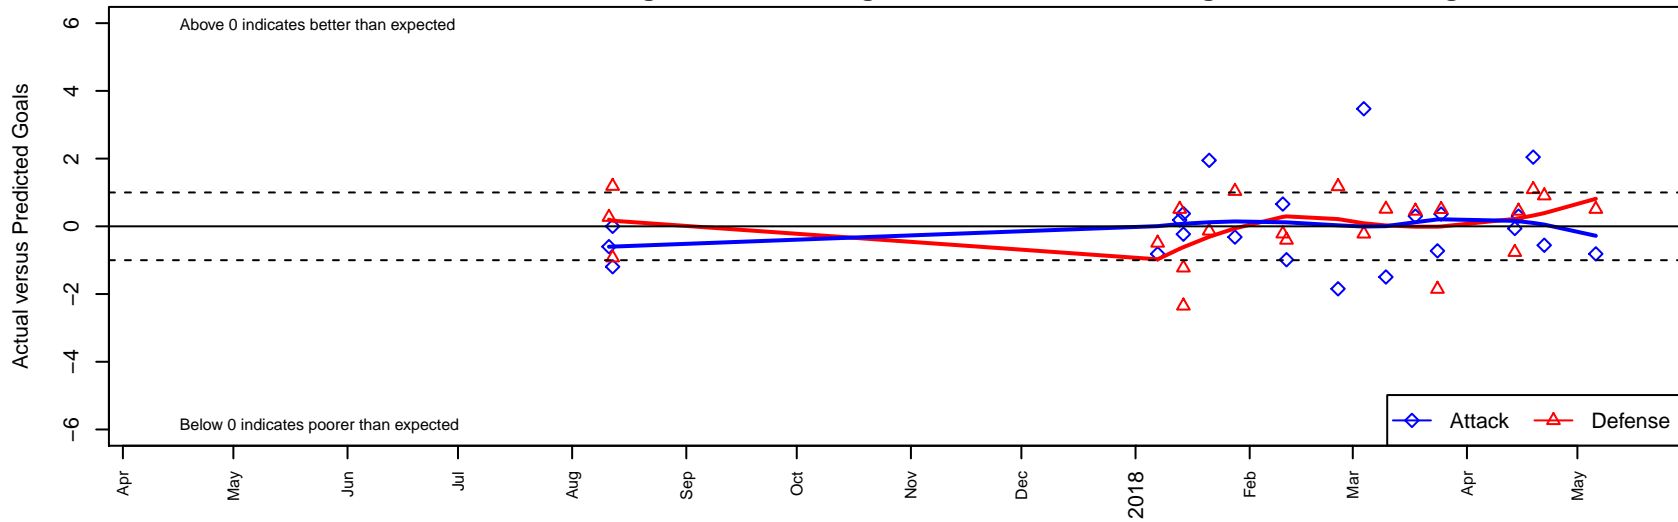

Crossfire Premier B G99

Crossfire Premier
 Redmond, WA
 G99 total strength=1405
 attack=8.43 defense=7.87
 fall league = RCL G99 Div 3

alt names used:
 Crossfire Premier G00/99 B
 CROSSFIRE PREMIER G99 B (WA)
 Crossfire Premier G99B

Venues played:
 2017 REDAPT Cup High School Div – Silver U
 2017 RCL G99 Div 3
 2017 PacNW Winter Classic 1999–2000 Show
 2017 WYS Presidents Cup G00 19 Division 2

Crossfire Premier B G99
 Dots are actual minus expected GF (blue circles) and GA (red triangles).
 Blue line is smoothed change in attack strength. Red is smoothed change in defense strength.

**attack and defense variance (black dot)
relative to other teams
and top 10 in region**

**attack and defense rating
relative to others at age
and all opponents in last 13 months**

Performance relative to 13 month average