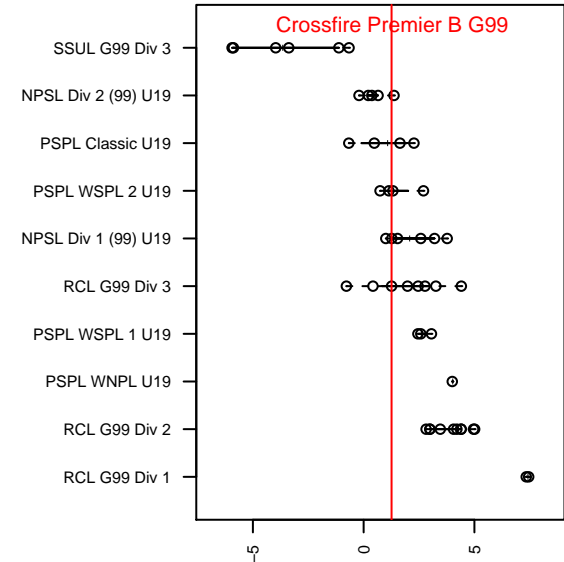

Crossfire Premier B G99

Crossfire Premier
 Redmond, WA
 G99 total strength=1405
 attack=8.43 defense=7.87
 fall league = RCL G99 Div 3

alt names used:
 Crossfire Premier G00/99 B
 CROSSFIRE PREMIER G99 B (WA)
 Crossfire Premier G99B

Venues played:
 2017 REDAPT Cup High School Div – Silver U
 2017 RCL G99 Div 3
 2017 PacNW Winter Classic 1999–2000 Show
 2017 WYS Presidents Cup G00 19 Division 2

Crossfire Premier B G99
 Dots are actual minus expected GF (blue circles) and GA (red triangles).
 Blue line is smoothed change in attack strength. Red is smoothed change in defense strength.

**attack and defense variance (black dot)
relative to other teams
and top 10 in region**

**attack and defense rating
relative to others at age
and all opponents in last 13 months**

Performance relative to 13 month average