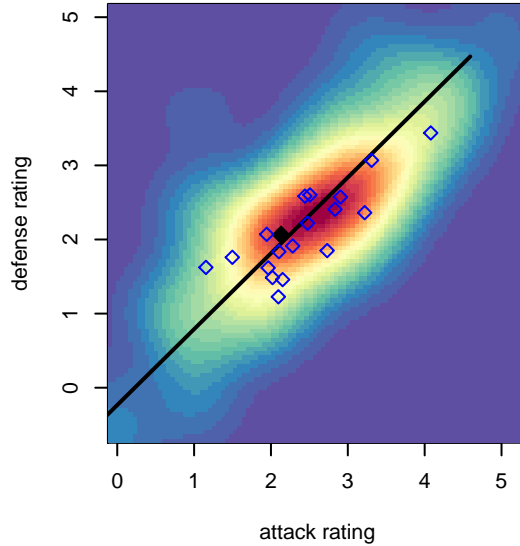

Crossfire Premier B G99

Crossfire Premier
 Redmond, WA
 G99 total strength=1405
 attack=8.43 defense=7.87
 fall league = RCL G99 Div 3

alt names used:
 Crossfire Premier G00/99 B
 CROSSFIRE PREMIER G99 B (WA)
 Crossfire Premier G99B

Venues played:
 2017 REDAPT Cup High School Div – Silver U
 2017 RCL G99 Div 3
 2017 PacNW Winter Classic 1999–2000 Show
 2017 WYS Presidents Cup G00 19 Division 2

Crossfire Premier B G99
 Dots are actual minus expected GF (blue circles) and GA (red triangles).
 Blue line is smoothed change in attack strength. Red is smoothed change in defense strength.

**attack and defense variance (black dot)
relative to other teams
and top 10 in region**

**attack and defense rating
relative to others at age
and all opponents in last 13 months**

Performance relative to 13 month average