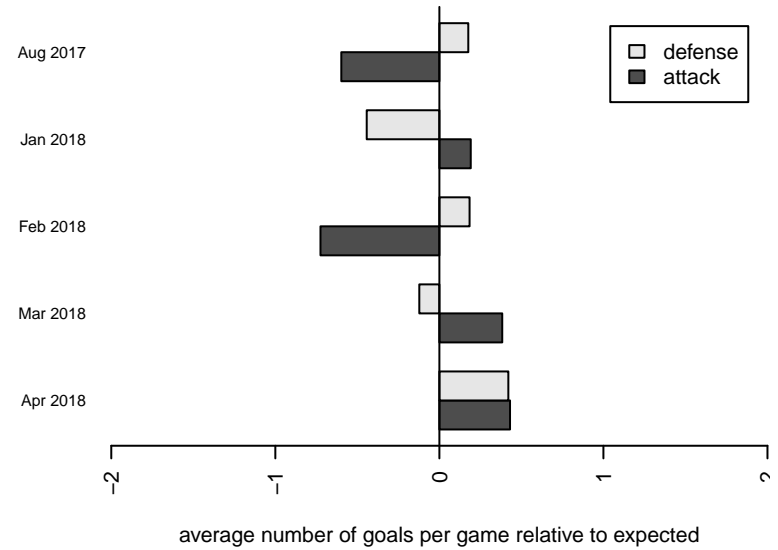

Performance relative to 13 month average