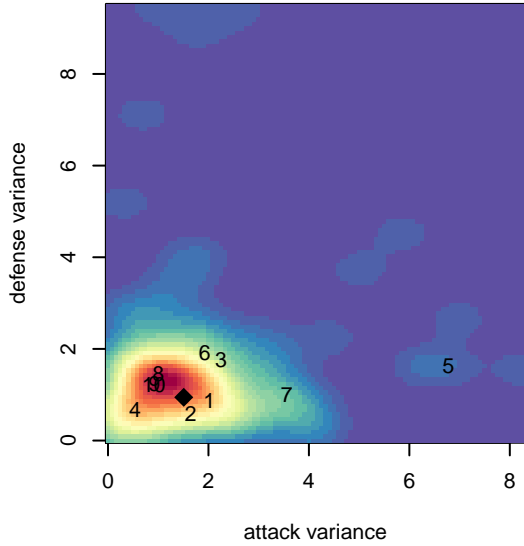

Crossfire Premier B G99

Crossfire Premier
 Redmond, WA
 G99 total strength=1405
 attack=8.43 defense=7.87
 fall league = RCL G99 Div 3

alt names used:
 Crossfire Premier G00/99 B
 CROSSFIRE PREMIER G99 B (WA)
 Crossfire Premier G99B

Venues played:
 2017 REDAPT Cup High School Div – Silver U
 2017 RCL G99 Div 3
 2017 PacNW Winter Classic 1999–2000 Show
 2017 WYS Presidents Cup G00 19 Division 2

Crossfire Premier B G99
 Dots are actual minus expected GF (blue circles) and GA (red triangles).
 Blue line is smoothed change in attack strength. Red is smoothed change in defense strength.

**attack and defense variance (black dot)
relative to other teams
and top 10 in region**

**attack and defense rating
relative to others at age
and all opponents in last 13 months**

Performance relative to 13 month average